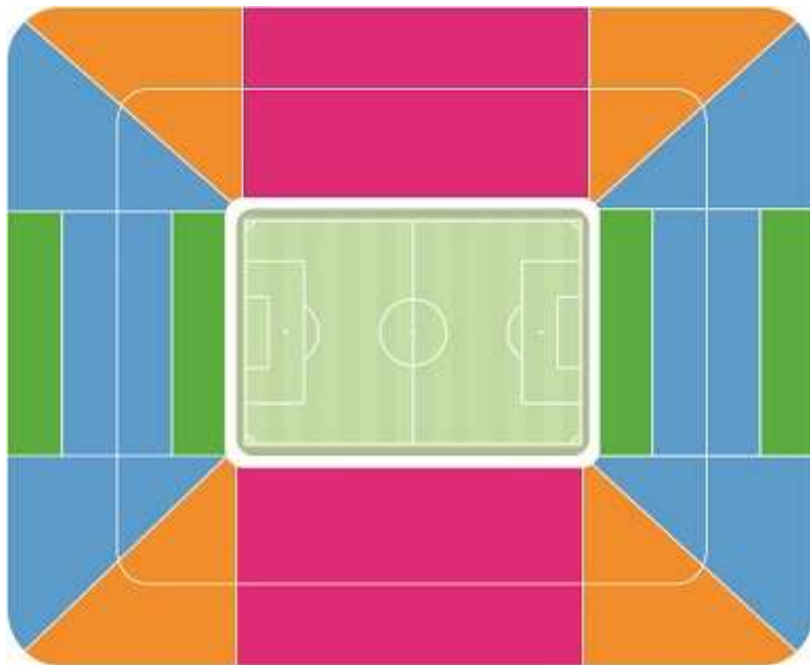

TICKET CATEGORIES

UEFA EURO 2016 KEY INFORMATION & FACTS

The following principles are used to define the categories in the different stadiums:

Category 1 >> Centrally positioned

Category 2 >> Mainly in the corners

Category 3 >> Behind the goals

Category 4 >> Behind the goals on the lowest and highest levels

The precise location of the categories depends on the exact layout of each particular stadium.

Accessibility tickets

- Wheelchair users
- Easy Access

Layout of ticket categories

TICKET PRICES

UEFA EURO 2016 KEY INFORMATION & FACTS

- ◆ Affordable tickets
- ◆ Same price for group and R16
- ◆ 43 matches with prices ranging from 25€ to 145€
- ◆ Opening match – second biggest game of the tournament

Ticket prices	Category 4	Category 3	Category 2	Category 1
Group matches	€25	€55	€105	€145
Round of 16	€25	€55	€105	€145
Quarter-finals	€45	€85	€135	€195
Semi-finals	€65	€165	€295	€495
Opening match	€75	€195	€395	€595
Final	€85	€295	€595	€895